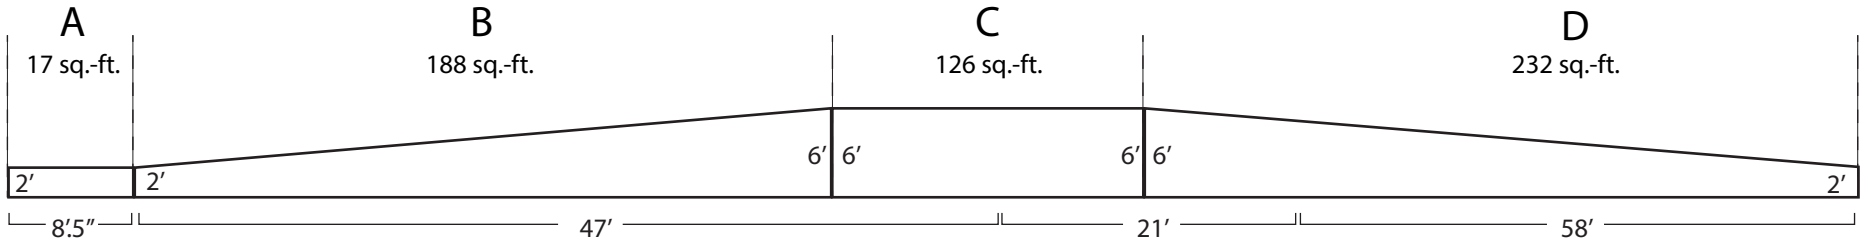

EAST END BUSINESS DISTRICT

SETTLED 1842

03/25/19

563 total sq.-ft.

The wall is concave in the middle. I recommend visiting the site. Lot's so traffic. Across from HiMark.